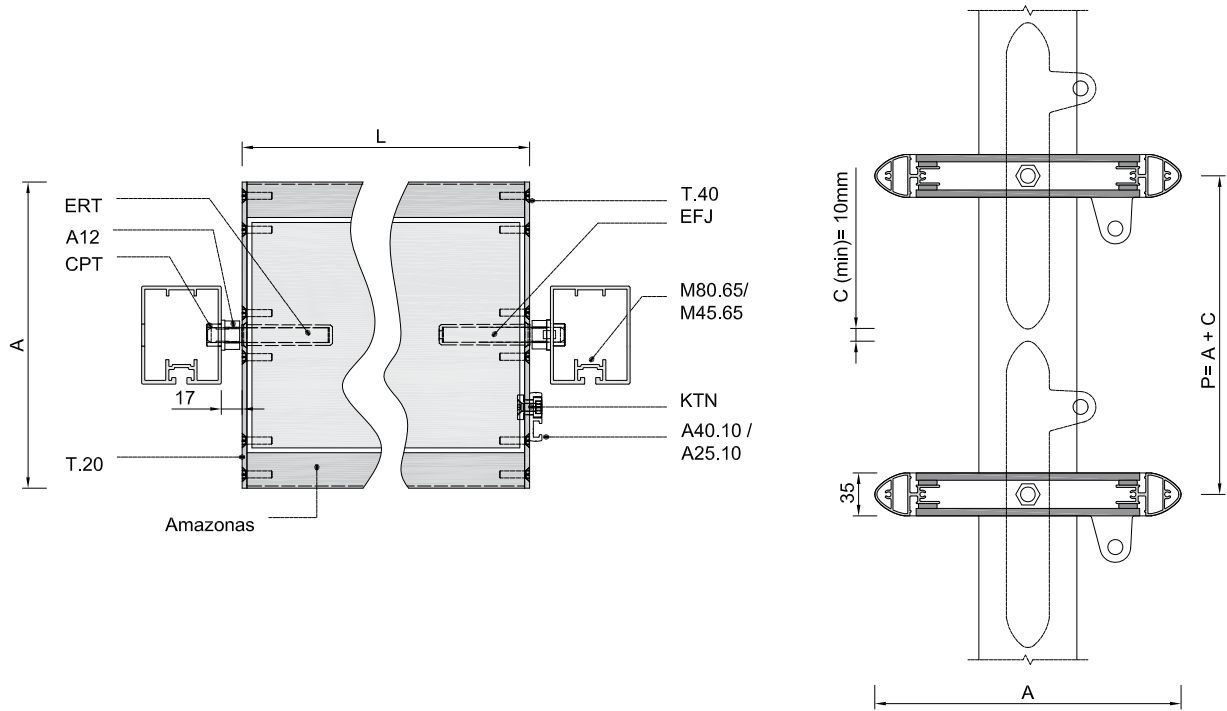

brise soleil - **ALC**

a la carta | *á la carte* | *a la carte*

lama orientable singular | *lame orientable singulaire* | *singular movable blade*

AMAZONAS