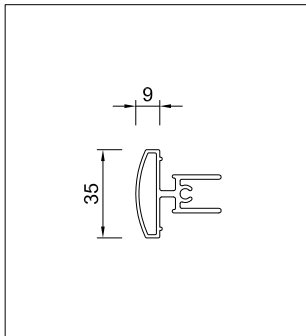

brise soleil - ALC

a la carta | á la carte | a la carte

lama orientable singular | lame orientable singulaire | singular movable blade

chasis lama | chasis lame | blade frame

amazonas

montante | montants | mullions

M80.65

M45.65

duna

arrastre | barre de manouvre | drive road

A40.10

A25.10

chasis chassis frame	panel | panneau | panel								
	textura | texture | texture			materiales | materiueux | materials				1 cara 1 visage 1 face	2 cara 2 visage 2 face
	expandido deployé expanded	perforado perfore perforated	opaco opaque opaque	alu	zinc	composite	hpl		
Amazonas / Duna	●			●				✓	✓
Amazonas / Duna	●				●			✓	✓
Amazonas / Duna		●		●				✓	✓
Amazonas / Duna		●			●			✓	✓
Amazonas / Duna		●				●		✓	✓
Amazonas / Duna			●	●				✓	✓
Amazonas / Duna			●		●			✓	✓
Amazonas / Duna			●			●		✓	✓
Amazonas / Duna			●				●	✓	✓

- 👤 manual | manuelle | manually
- ⚙️ mecánico | mécanique | mechanical
- ⚡ motor | moteur | motor