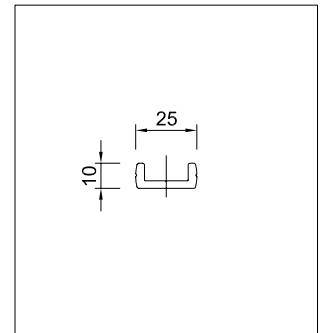

brise soleil - ALC

a la carta | á la carte | a la carte

lama orientable singular | lame orientable singulaire | singular movable blade

chasis lama | chasis lame | blade frame

amazonas

montante | montants | mullions

M80.65

M45.65

duna

arrastre | barre de manouvre | drive road

A40.10

A25.10

chasis chassis frame	panel | panneau | panel								
	textura | texture | texture			materiales | materiueux | materials				1 cara 1 visage 1 face	2 cara 2 visage 2 face
	expandido deployé expanded	perforado perfore perforated	opaco opaque opaque	alu	zinc	composite	hpl		
Amazonas / Duna	●			●				✓	✓
Amazonas / Duna	●				●			✓	✓
Amazonas / Duna		●		●				✓	✓
Amazonas / Duna		●			●			✓	✓
Amazonas / Duna		●				●		✓	✓
Amazonas / Duna			●	●				✓	✓
Amazonas / Duna			●		●			✓	✓
Amazonas / Duna			●			●		✓	✓
Amazonas / Duna			●				●	✓	✓

- 👤 manual | manuelle | manually
- ⚙️ mecánico | mécanique | mechanical
- ⚡ motor | moteur | motor