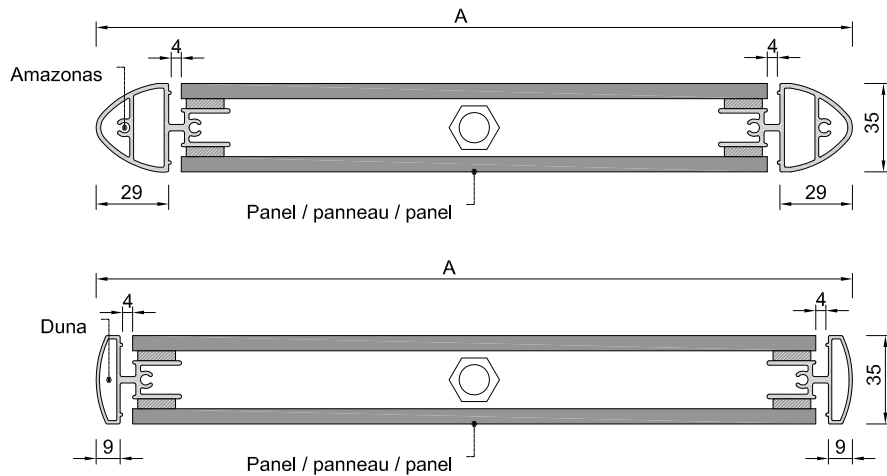

## arrastre | barre de manouvre | drive road

A40.10

A25.10

chasis chassis frame	panel   panneau   panel								
	textura   texture   texture			materiales   materiueux   materials				1 cara 1 visage 1 face	2 cara 2 visage 2 face
	expandido deployé expanded	perforado perfore perforated	opaco opaque opaque	alu	zinc	composite	hpl		
Amazonas / Duna	●			●				✓	✓
Amazonas / Duna	●				●			✓	✓
Amazonas / Duna		●		●				✓	✓
Amazonas / Duna		●			●			✓	✓
Amazonas / Duna		●				●		✓	✓
Amazonas / Duna			●	●				✓	✓
Amazonas / Duna			●		●			✓	✓
Amazonas / Duna			●			●		✓	✓
Amazonas / Duna			●				●	✓	✓

# brise soleil - ALC

a la carta | á la carte | a la carte

lama orientable singular | lame orientable singulaire | singular movable blade

A= desde 200mm hasta 500mm / de 200mm á 500mm / from 200mm to 500mm