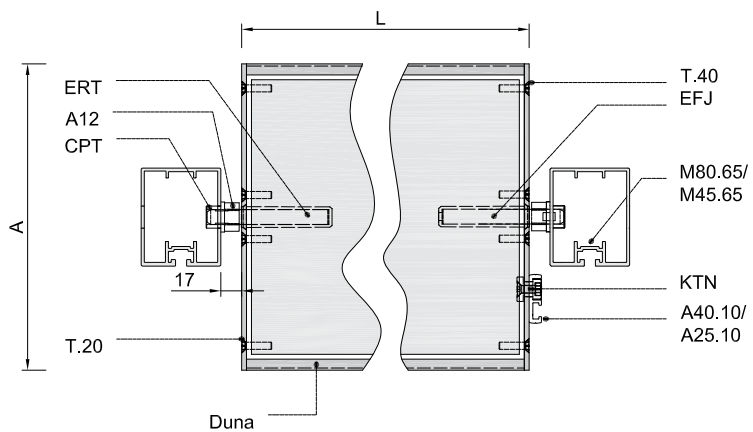

brise soleil - **ALC**

a la carta | *á la carte* | *a la carte*

lama orientable singular | *lame orientable singulaire* | *singular movable blade*